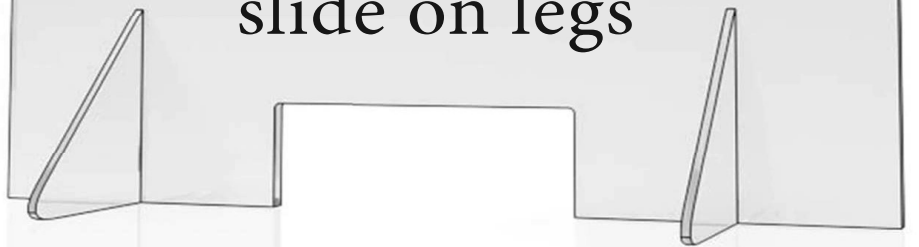

Custom Acrylic

Sneeze Guards/Barriers

Don't Settle for the Stock Online Sizes
When you Can Have an Exact Fit

We Laser Cut Our Acrylic for a Smooth Edge

- Transaction Windows
- Protective Shield
- Sneeze Barrier
- Rounded Corners
- Easy installation
- Effective
- Free Standing
- Custom Fit

Built from high-quality,
clear acrylic
and easily assembled
with
slide on legs

**Protect You and Your Customers
from the
Transmission of Germs**

Call **Abbott Plastics** for More Information

815-874-8500